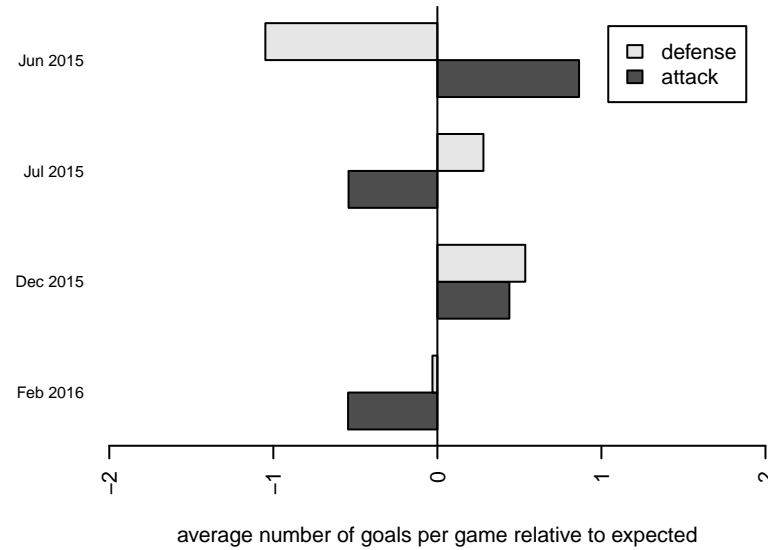

**attack and defense rating
relative to others at age
and all opponents in last 13 months**

**attack and defense rating
relative to others at age
and all opponents in last 13 months**

Performance relative to 13 month average

Performance relative to 13 month average

Distribution of opponents
 Red = Lose zone, Blue = Win zone, Green = Even
 Black line separates win/lose zones

lot. A=Neither has attack advantage, B=Opponent has both attack and defense advantage, C=Opponent has both attack and defense disadvantage, D=Both have