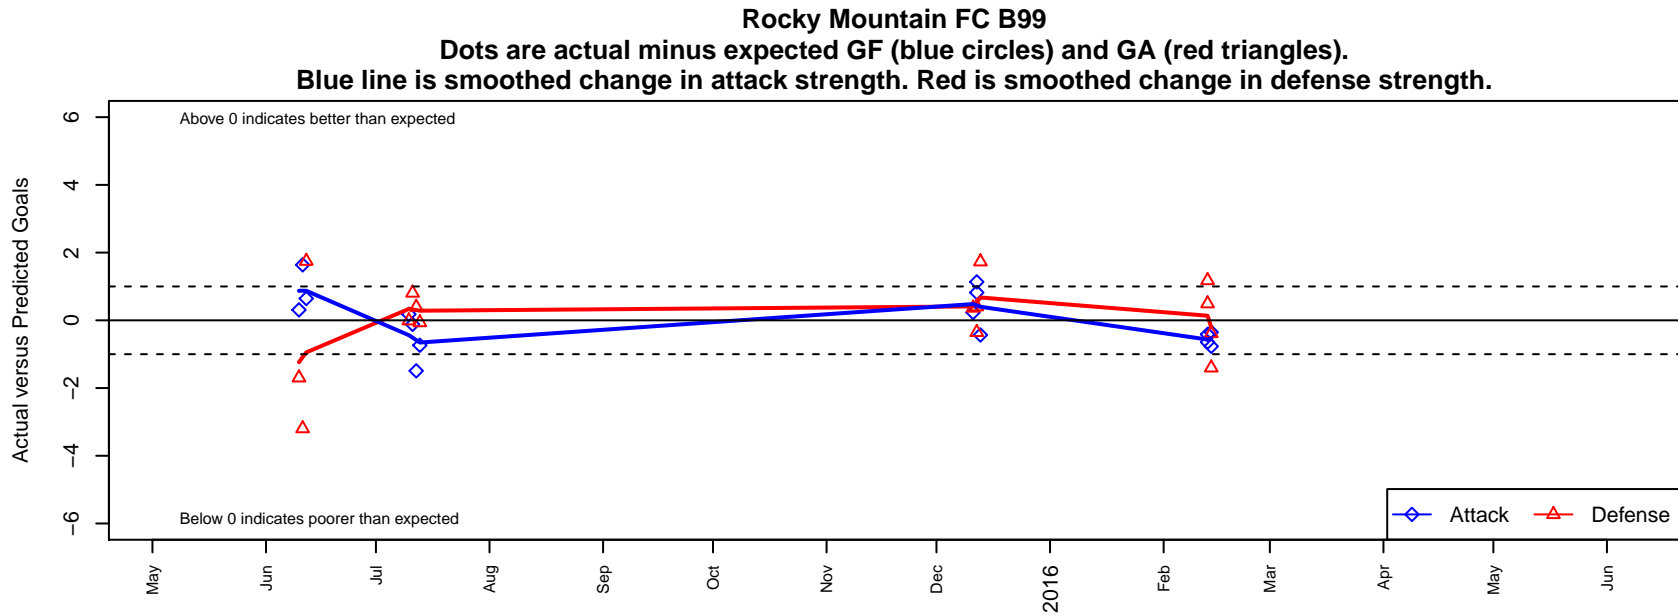

**attack and defense variance (black dot)
relative to other teams
and top 10 in region**

**attack and defense rating
relative to others at age
and all opponents in last 13 months**

**attack and defense rating
relative to others at age
and all opponents in last 13 months**

Rocky Mountain FC B99

, MT
B99 total strength=1469
attack=6.98 defense=14.76

alt names used:
RMFC U16 Boys
ROCKY MOUNTAIN FC RMFC 99/00 B (MT)
Rocky Mountain Soccer Academy Cougars Bla
ROCKY MOUNTAIN FC

Venues played:
2015 Region IV Pres Cup U15
2015 Nike Crossfire Challenge Silver Group U1
2015 Eastside Timbers Showcase U16
2015 Vegas Mayors Showcase adidas-east