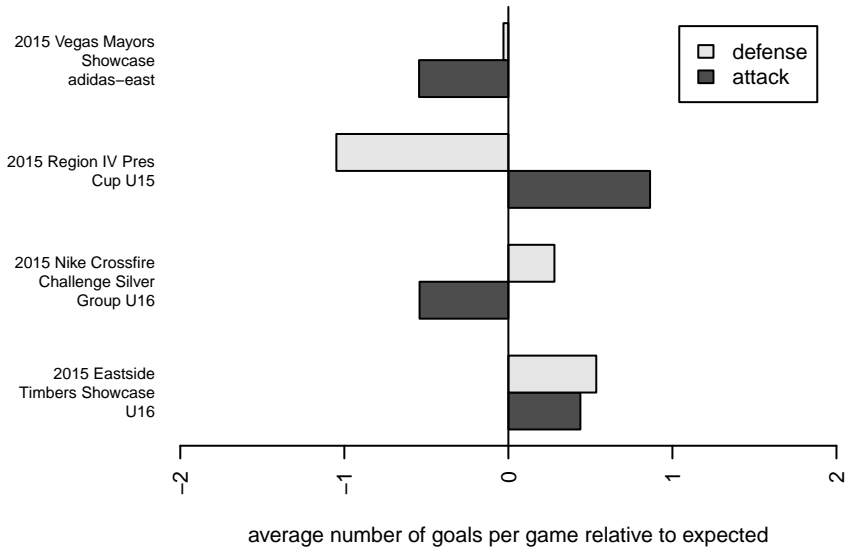

Venues played:
 2015 Region IV Pres Cup U15
 2015 Nike Crossfire Challenge Silver Group U1
 2015 Eastside Timbers Showcase U16
 2015 Vegas Mayors Showcase adidas-east

**attack and defense variance (black dot)
relative to other teams
and top 10 in region**

**attack and defense rating
relative to others at age
and all opponents in last 13 months**

**attack and defense rating
relative to others at age
and all opponents in last 13 months**

Performance relative to 13 month average

Performance relative to 13 month average

Distribution of opponents
 Red = Lose zone, Blue = Win zone, Green = Even
 Black line separates win/lose zones

lot. A=Neither has attack advantage, B=Opponent has both attack and defense advantage, C=Opponent has both attack and defense disadvantage, D=Both have