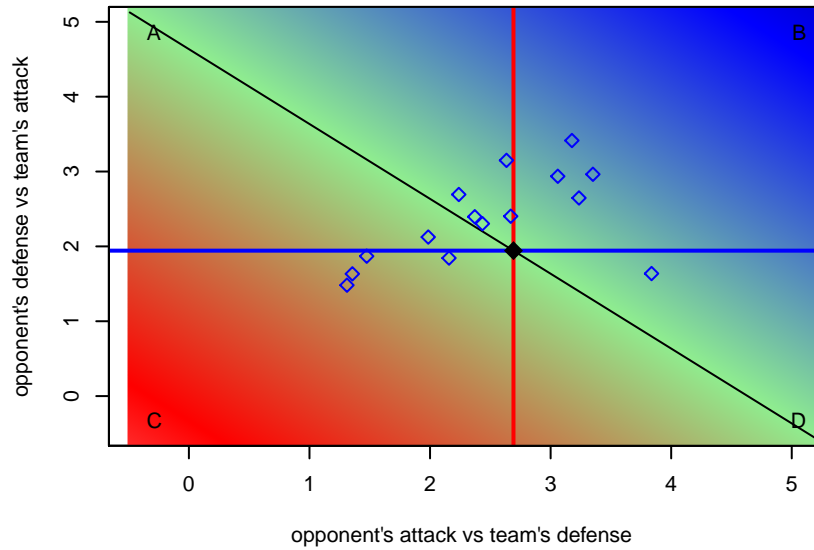

**attack and defense rating
relative to others at age
and all opponents in last 13 months**

**attack and defense rating
relative to others at age
and all opponents in last 13 months**

Performance relative to 13 month average

Performance relative to 13 month average

Distribution of opponents
 Red = Lose zone, Blue = Win zone, Green = Even
 Black line separates win/lose zones

lot. A=Neither has attack advantage, B=Opponent has both attack and defense advantage, C=Opponent has both attack and defense disadvantage, D=Both have